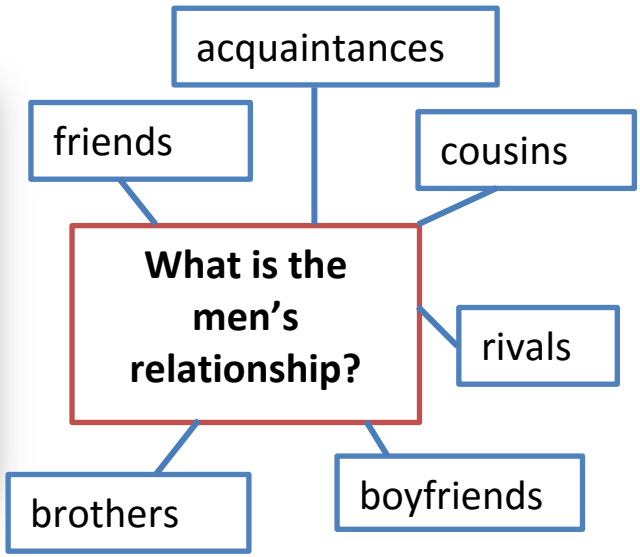

Answer these questions then plan a story for the characters