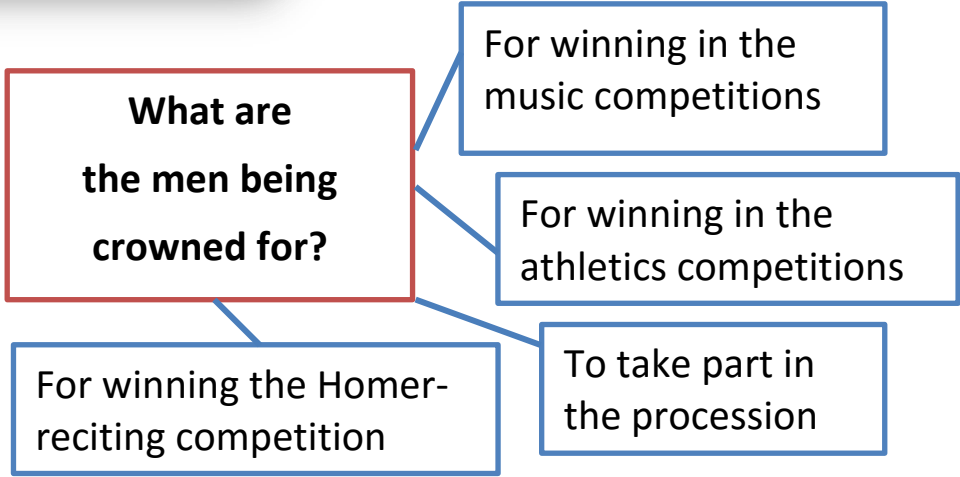

Answer these questions then plan a story for the characters