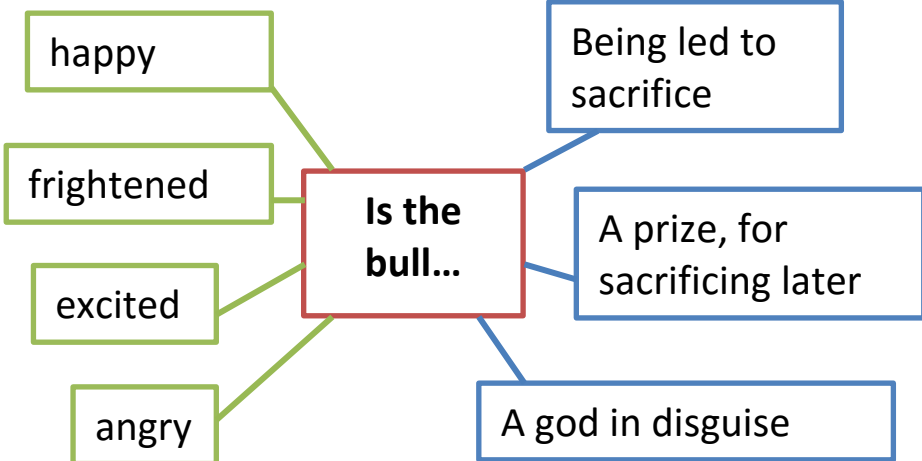

Answer these questions then plan a story for the characters